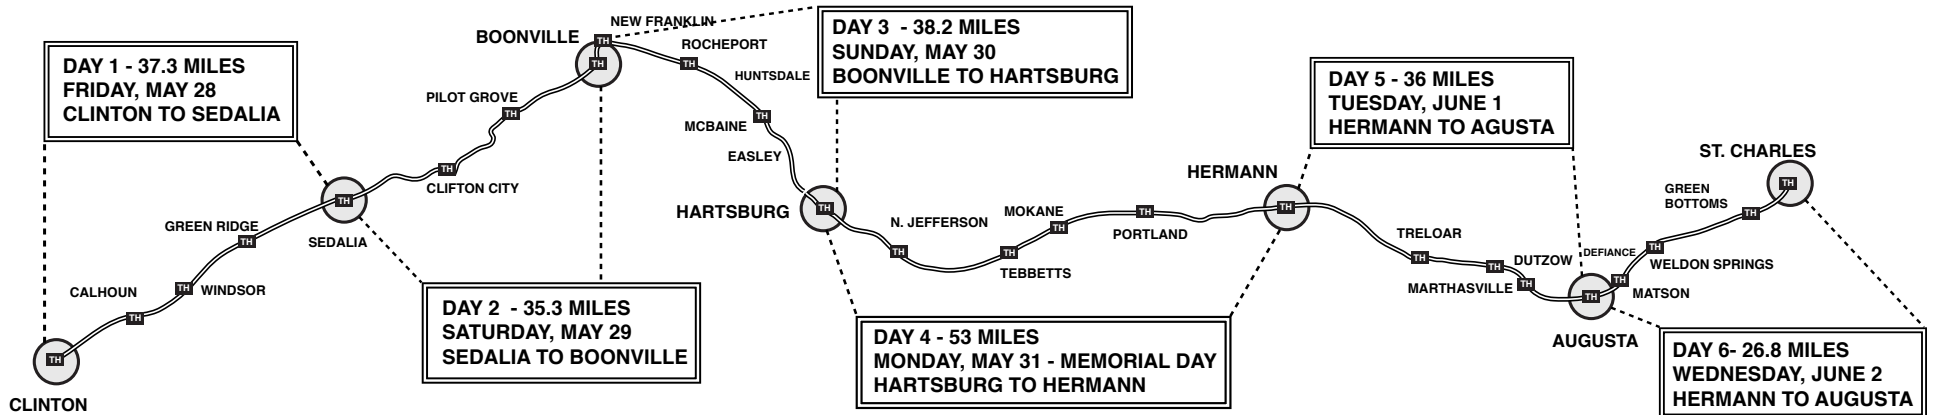

KATY TRAIL CELEBRATION RIDE

6 Day Bicycle/Music Festival Across the Katy Trail
May 28th - June 2nd (Day Passes Available)

JOIN THE STATEWIDE CELEBRATION THIS MEMORIAL DAY WEEKEND

WWW.PEDALERSJAMBOREE.COM